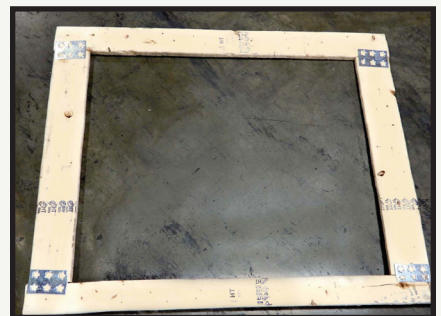

FIVESTAR

PALLET PLATES

Repair Broken Pallets

**Manufactured
Under Strict Quality
Control Standards**

BENEFITS

- Increase Value and Marketability of Pallets
- Increase Stringer Strength and Stiffness of Pallets
- Extends Life and Load Capacity of Pallets
- More Efficient and Stronger than Other Repair Methods
- Reduce Lumber and Cost of Repair

Fabricate Frames

PRSGROUP INC.
2 Eastgate Drive Jacksonville, IL 62650

www.prsgroupinc.com
217-291-0009

FIVESTAR

PALLET PLATES

PALLET PLATES AVAILABLE		
3" x 6"	300 Pieces Per Carton	28 Cartons Per Skid
3" x 4"	500 Pieces Per Carton	28 Cartons Per Skid
3" x 3"	750 Pieces Per Carton	28 Cartons Per Skid
2" x 6"	500 Pieces Per Carton	28 Cartons Per Skid
2" x 4"	800 Pieces Per Carton	28 Cartons Per Skid
2" x 3"	1,000 Pieces Per Carton	28 Cartons Per Skid

Construct Stringer

SPECIFICATIONS

- Square Back Teeth with Side Barbs for Maximum Strength and Holding Value
- 20 Gauge, Galvanized Steel Plates
- 5 Teeth Per Punched Star

2" x 3" Fivestar Plate

FREE SHIPPING ON ORDERS OF 28 CARTONS OR MORE